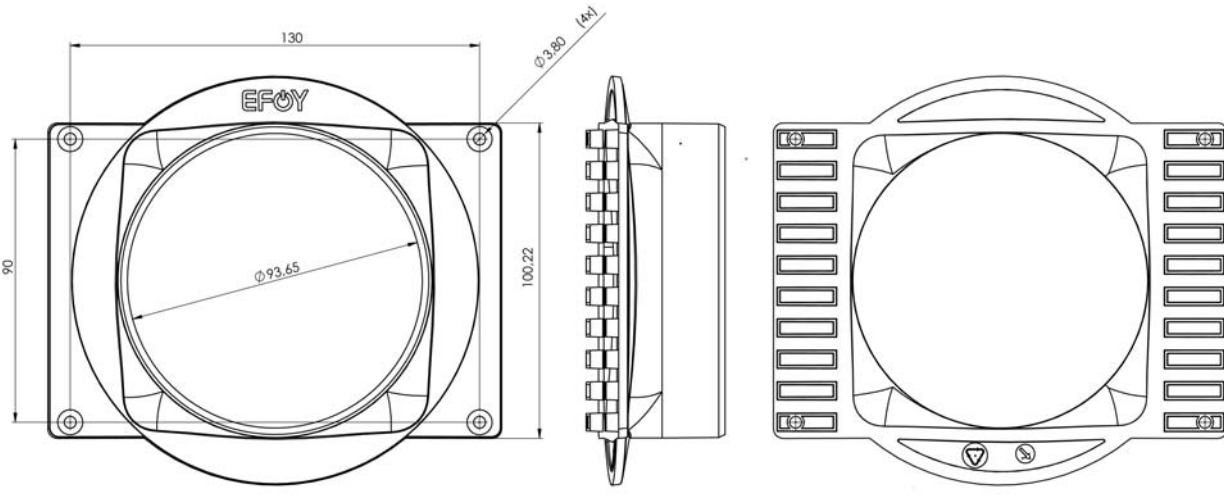

Technical Reference Sheet: EFOY Drawings

EFOY fuel cell

Remote Control

Exhaust Hose

Inside diameter:	6 mm (0.24 in)
Outside diameter:	10 mm (0.39 in)
Length:	1.5 m (59.05 in)

Charge Line CL4

Connecting line to fuel cell	1 m (39.37 in)
Battery Fuse – Sense (2A) BF1	0.5 m (19.68 in)
Battery Fuse – Power (15A) BF2	0.5 m (19.68 in)
Extension sense line	8 m (26.25 ft)
Extension power line	8 m (26.25 ft)

Off Heat Set

Off Heat Hose diameter 100 mm (3.94 in)

Off Heat Hose length (app.) 750 mm (29.53in)

Mounting Plate

Fuel Cartridge Holder

Fuel Cartridge M5

Fuel Cartridge M10

SFC Energy AG
Eugen-Saenger-Ring 7
D-85649 Brunnthal-Nord, Germany