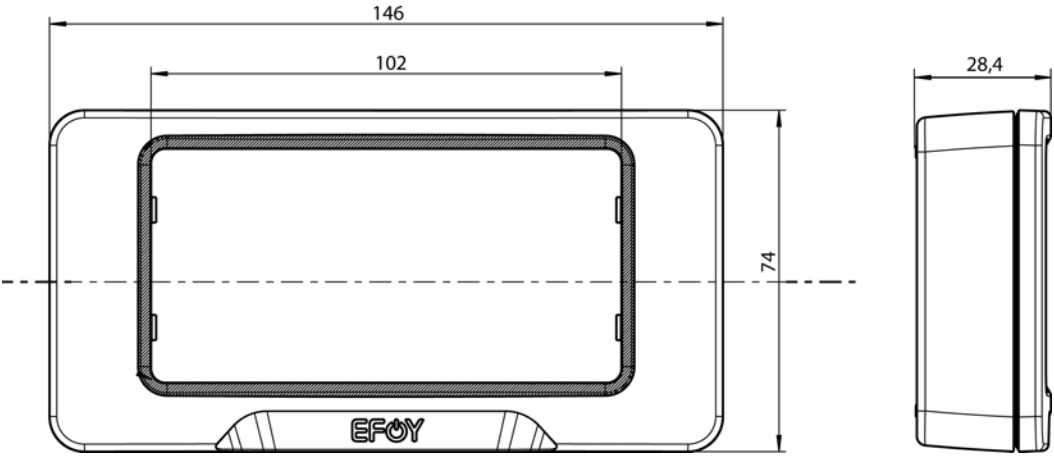

Technical Reference Sheet: EFOY Drawings

EFOY fuel cell

Remote Control

Exhaust Hose

Inside diameter:	6 mm (0.24 in)
Outside diameter:	10 mm (0.39 in)
Length:	1.5 m (59.05 in)

Charge Line CL4

Connecting line to fuel cell	1 m (39.37 in)
Battery Fuse – Sense (2A) BF1	0.5 m (19.68 in)
Battery Fuse – Power (15A) BF2	0.5 m (19.68 in)
Extension sense line	8 m (26.25 ft)
Extension power line	8 m (26.25 ft)

Off Heat Set

Off Heat Hose diameter 100 mm (3.94 in)

Off Heat Hose length (app.) 750 mm (29.53in)

Mounting Plate

Fuel Cartridge Holder

Fuel Cartridge M5

Fuel Cartridge M10

SFC Energy AG
Eugen-Saenger-Ring 7
D-85649 Brunnthal-Nord, Germany