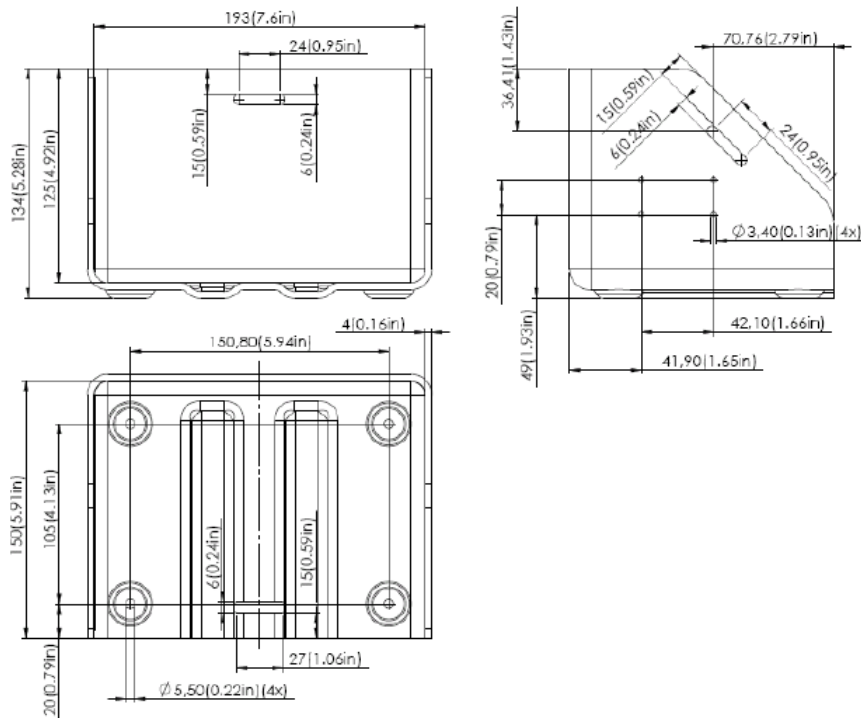

Technical Reference Sheet: EFOY Drawings

EFOY fuel cell

Remote Control

Exhaust Hose

Inside diameter:	6 mm (0.24 in)
Outside diameter:	10 mm (0.39 in)
Length:	1.5 m (59.05 in)

Charge Line CL4

Connecting line to fuel cell	1 m (39.37 in)
Battery Fuse – Sense (2A) BF1	0.5 m (19.68 in)
Battery Fuse – Power (15A) BF2	0.5 m (19.68 in)
Extension sense line	8 m (26.25 ft)
Extension power line	8 m (26.25 ft)

Off Heat Set

Off Heat Hose diameter 100 mm (3.94 in)

Off Heat Hose length (app.) 750 mm (29.53in)

Mounting Plate

Fuel Cartridge Holder

Fuel Cartridge M5

Fuel Cartridge M10

SFC Energy AG
Eugen-Saenger-Ring 7
D-85649 Brunnthal-Nord, Germany