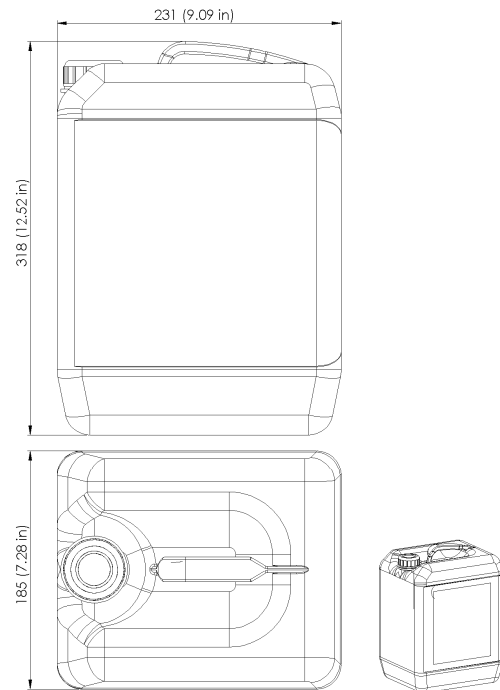

Technical Reference Sheet: EFOY Drawings

EFOY fuel cell

Remote Control

Exhaust Hose

Inside diameter:	6 mm (0.24 in)
Outside diameter:	10 mm (0.39 in)
Length:	1.5 m (59.05 in)

Charge Line CL4

Connecting line to fuel cell	1 m (39.37 in)
Battery Fuse – Sense (2A) BF1	0.5 m (19.68 in)
Battery Fuse – Power (15A) BF2	0.5 m (19.68 in)
Extension sense line	8 m (26.25 ft)
Extension power line	8 m (26.25 ft)

Off Heat Set

Off Heat Hose diameter 100 mm (3.94 in)

Off Heat Hose length (app.) 750 mm (29.53in)

Mounting Plate

Fuel Cartridge Holder

Fuel Cartridge M5

Fuel Cartridge M10

SFC Energy AG
Eugen-Saenger-Ring 7
D-85649 Brunnthal-Nord, Germany