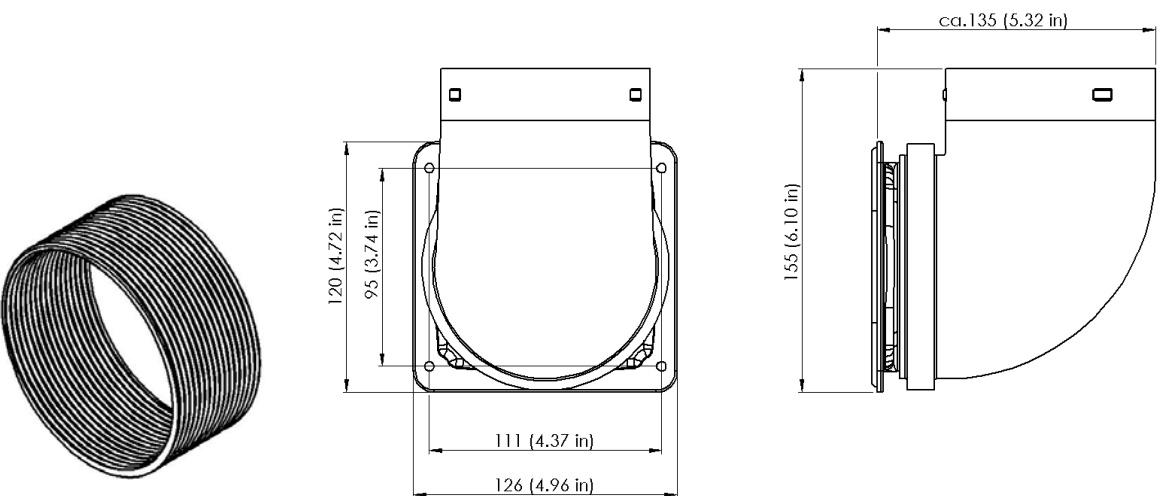

Technical Reference Sheet: EFOY Drawings

EFOY fuel cell

Remote Control

Exhaust Hose

Inside diameter:	6 mm (0.24 in)
Outside diameter:	10 mm (0.39 in)
Length:	1.5 m (59.05 in)

Charge Line CL4

Connecting line to fuel cell	1 m (39.37 in)
Battery Fuse – Sense (2A) BF1	0.5 m (19.68 in)
Battery Fuse – Power (15A) BF2	0.5 m (19.68 in)
Extension sense line	8 m (26.25 ft)
Extension power line	8 m (26.25 ft)

Off Heat Set

Off Heat Hose diameter 100 mm (3.94 in)

Off Heat Hose length (app.) 750 mm (29.53in)

Mounting Plate

Fuel Cartridge Holder

Fuel Cartridge M5

Fuel Cartridge M10

SFC Energy AG
Eugen-Saenger-Ring 7
D-85649 Brunnthal-Nord, Germany