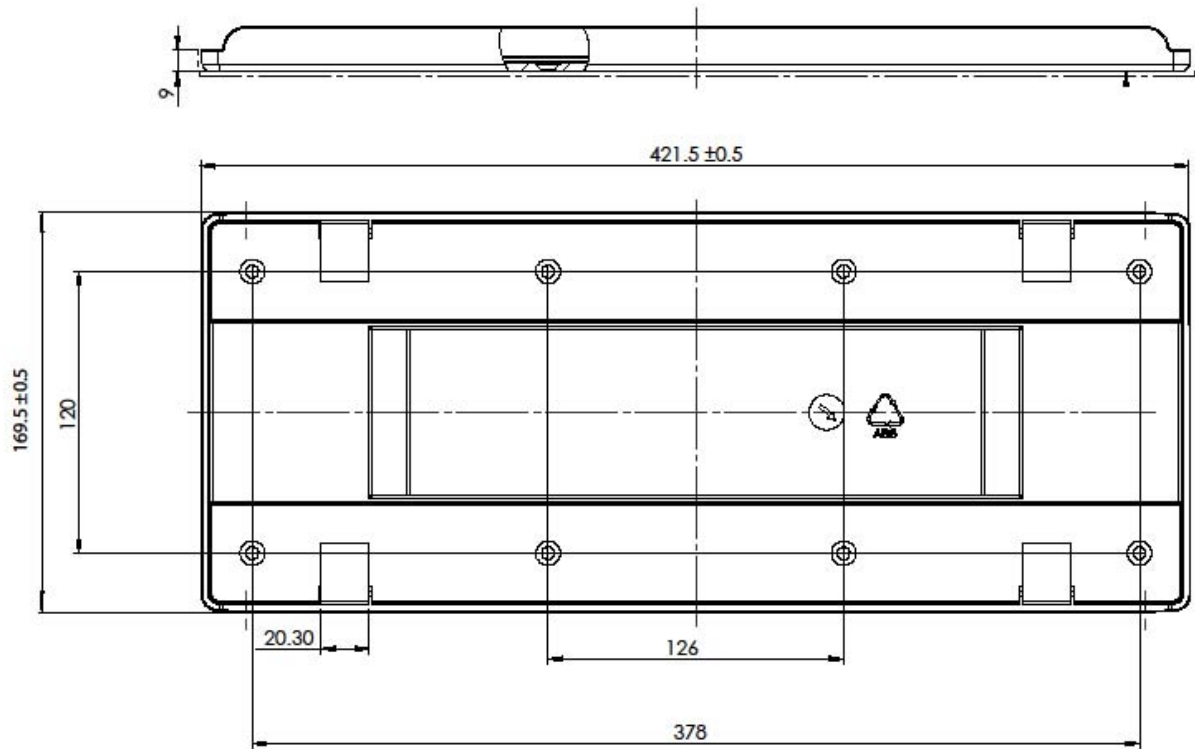

Technical Reference Sheet: EFOY Drawings

EFOY fuel cell

Remote Control

Exhaust Hose

Inside diameter:	6 mm (0.24 in)
Outside diameter:	10 mm (0.39 in)
Length:	1.5 m (59.05 in)

Charge Line CL4

Connecting line to fuel cell	1 m (39.37 in)
Battery Fuse – Sense (2A) BF1	0.5 m (19.68 in)
Battery Fuse – Power (15A) BF2	0.5 m (19.68 in)
Extension sense line	8 m (26.25 ft)
Extension power line	8 m (26.25 ft)

Off Heat Set

Off Heat Hose diameter 100 mm (3.94 in)

Off Heat Hose length (app.) 750 mm (29.53in)

Mounting Plate

Fuel Cartridge Holder

Fuel Cartridge M5

Fuel Cartridge M10

SFC Energy AG
Eugen-Saenger-Ring 7
D-85649 Brunnthal-Nord, Germany