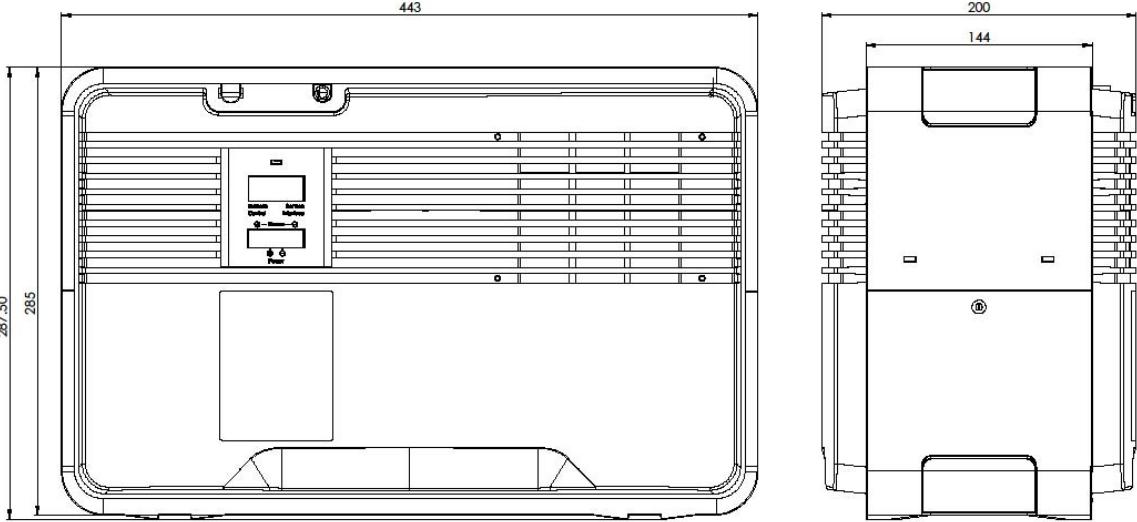

Technical Reference Sheet: EFOY Drawings

EFOY fuel cell

Remote Control

Exhaust Hose

Inside diameter:	6 mm (0.24 in)
Outside diameter:	10 mm (0.39 in)
Length:	1.5 m (59.05 in)

Charge Line CL4

Connecting line to fuel cell	1 m (39.37 in)
Battery Fuse – Sense (2A) BF1	0.5 m (19.68 in)
Battery Fuse – Power (15A) BF2	0.5 m (19.68 in)
Extension sense line	8 m (26.25 ft)
Extension power line	8 m (26.25 ft)

Off Heat Set

Off Heat Hose diameter 100 mm (3.94 in)

Off Heat Hose length (app.) 750 mm (29.53in)

Mounting Plate

Fuel Cartridge Holder

Fuel Cartridge M5

Fuel Cartridge M10

SFC Energy AG
Eugen-Saenger-Ring 7
D-85649 Brunnthal-Nord, Germany