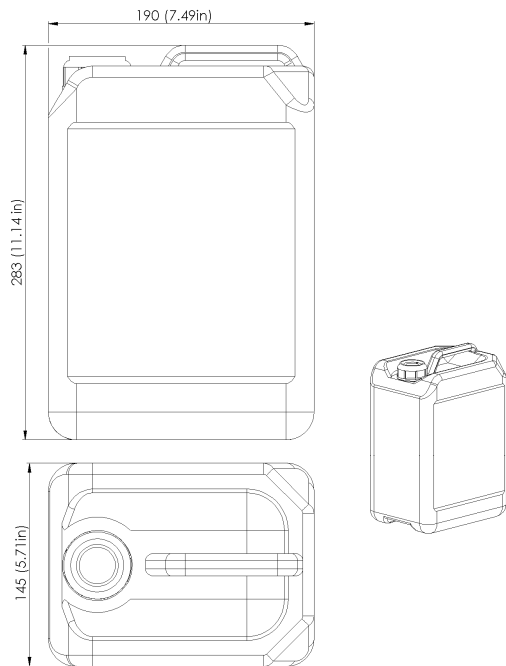

Technical Reference Sheet: EFOY Drawings

EFOY fuel cell

Remote Control

Exhaust Hose

Inside diameter:	6 mm (0.24 in)
Outside diameter:	10 mm (0.39 in)
Length:	1.5 m (59.05 in)

Charge Line CL4

Connecting line to fuel cell	1 m (39.37 in)
Battery Fuse – Sense (2A) BF1	0.5 m (19.68 in)
Battery Fuse – Power (15A) BF2	0.5 m (19.68 in)
Extension sense line	8 m (26.25 ft)
Extension power line	8 m (26.25 ft)

Off Heat Set

Off Heat Hose diameter 100 mm (3.94 in)

Off Heat Hose length (app.) 750 mm (29.53in)

Mounting Plate

Fuel Cartridge Holder

Fuel Cartridge M5

Fuel Cartridge M10

SFC Energy AG
Eugen-Saenger-Ring 7
D-85649 Brunnthal-Nord, Germany