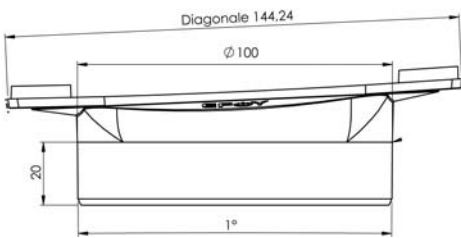

Technical Reference Sheet: EFOY Drawings

EFOY fuel cell

Remote Control

Exhaust Hose

Inside diameter:	6 mm (0.24 in)
Outside diameter:	10 mm (0.39 in)
Length:	1.5 m (59.05 in)

Charge Line CL4

Connecting line to fuel cell	1 m (39.37 in)
Battery Fuse – Sense (2A) BF1	0.5 m (19.68 in)
Battery Fuse – Power (15A) BF2	0.5 m (19.68 in)
Extension sense line	8 m (26.25 ft)
Extension power line	8 m (26.25 ft)

Off Heat Set

Off Heat Hose diameter 100 mm (3.94 in)

Off Heat Hose length (app.) 750 mm (29.53in)

Mounting Plate

Fuel Cartridge Holder

Fuel Cartridge M5

Fuel Cartridge M10

SFC Energy AG
Eugen-Saenger-Ring 7
D-85649 Brunnthal-Nord, Germany